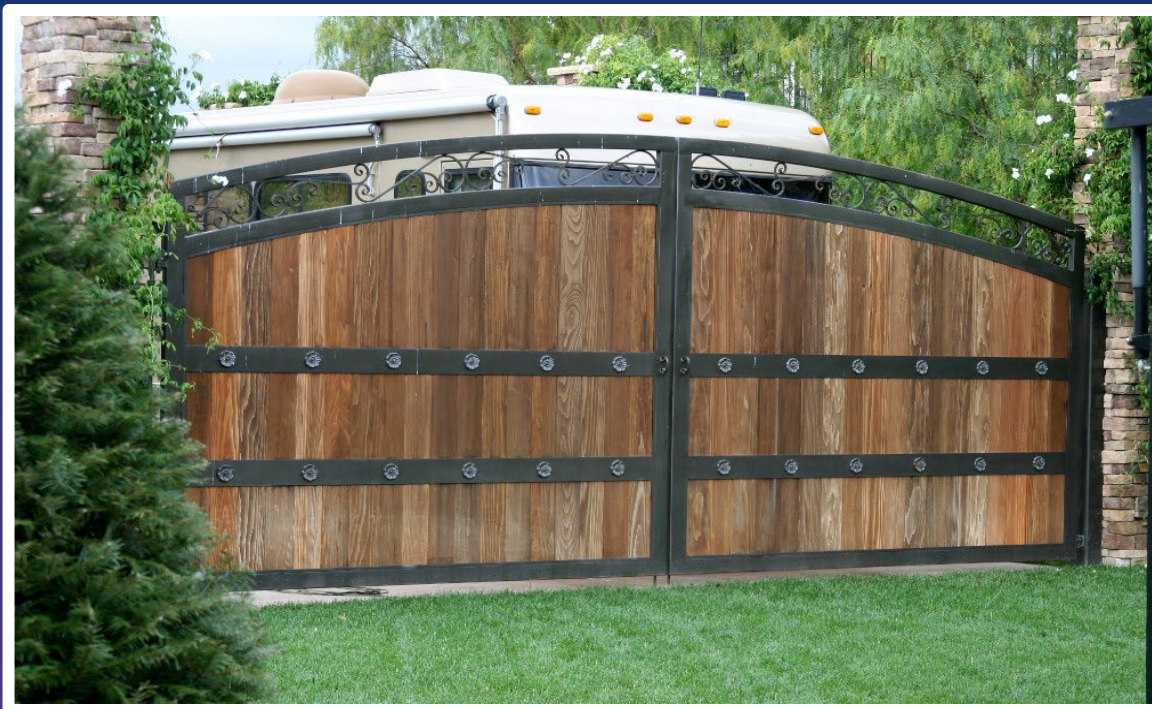

King's Gate of SoCal

Gate Pricing thru 12/2022

The Wooden Privacy

Shown here as a double swing but also available as a swing or slide. 2" X 2" arched frame with solid redwood insert middle and scrollwork along top. 2 steel bands with decorative rosettes finish off the look for complete privacy. Matching fencing also available. Powder coated colors include Black or Bronze but other colors available at additional cost. Side panels available if necessary. Pricing listed is for gates only. Automation and installation varies according to equipment and labor involved. Other colors available at additional price.

Pricing listed is for gates only. Automation and installation varies according to equipment and labor involved.

Price as a double swing up to 16' X 5' outside height ---	$6,679.77
Price as a double swing up to 20' X 5' outside height ---	$7,177.20
Price as a slide gate up to 16' X 5' outside height -----	$6,679.77
Price as a slide gate up to 20' X 5' outside height -----	$7,461.44
Price as a single swing up to 14' X 5' outside height ----	$6,679.77
Side Panels up to 3' wide X 5' height – Each -----	$1,506.50
Oversize lengths available – Call for pricing	

www.kingsgateofsocal.com

CSLB# 1045336 Murrieta, CA

PH: (951) 928-3123 Email: info@kingsgateofsocal.com