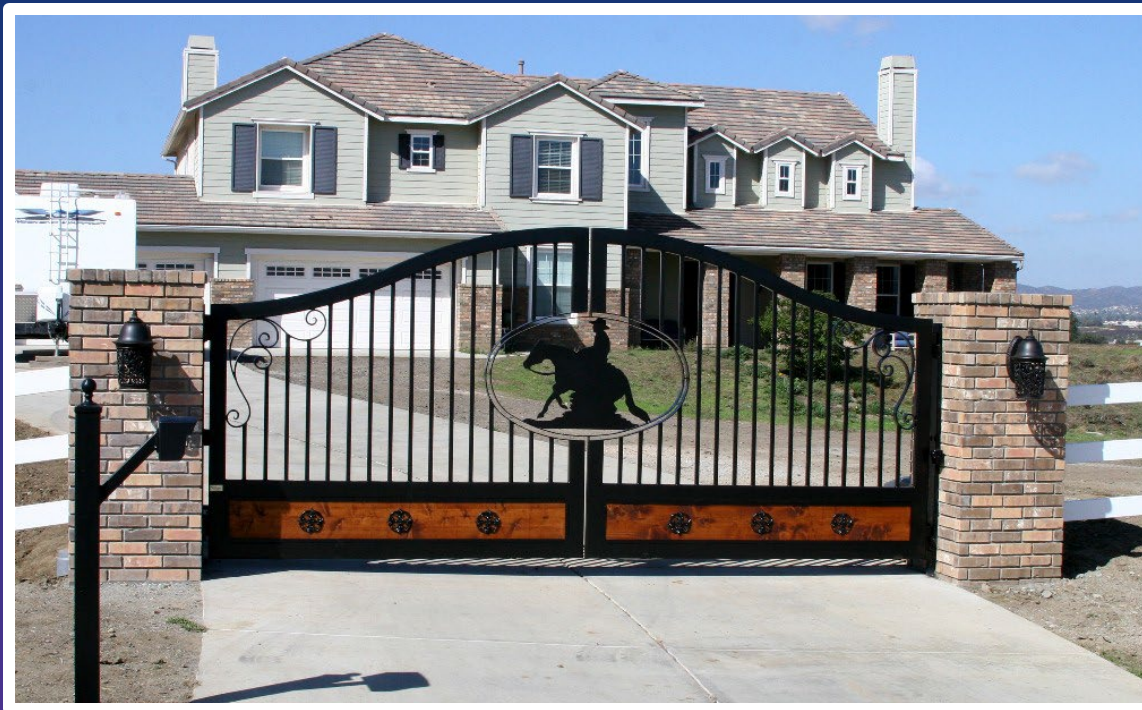

The Roper Slide

This gate is shown as a slide but may also be done as a single swing or a double swing. 2" X 4" steel frame with a French arch and a roping horse & calf reverse cutout with the ranch name on it. The gate has a row of horseshoes across the top, a 2" X 4" upper mid rail as well as a 2" X 4" lower mid rail with redwood inserts and decorative rosettes. Pricing does not include side and top sign poles.

King's Gate of SoCal

Gate Pricing thru 12/2022

The Reiner

This gate shown is a double swing but can also be done in a single swing or a slide. 2" X 4" steel frame with a French arch and scroll work on the upper sides. 3/4" pickets and a cutout of a reining horse in a slide stop in the center ring. There is a 2" X 4" bottom mid rail with redwood inserts and decorative steel rosettes. A very popular style of gate that can be done with your choice of horse insert in middle. Side panels available if necessary.

Pricing listed is for gates only. Automation and installation varies according to equipment and labor involved.

Price as a double swing up to 16' X 5' outside height ---	\$7,134.56
Price as a double swing up to 20' X 5' outside height ---	\$8,257.33
Price as a slide gate up to 14' X 5' outside height -----	\$7,134.56
Price as a slide gate up to 20' X 5' outside height -----	\$8,257.33
Price as a single swing up to 16' X 5' outside height ----	\$7,134.56
Side Panels up to 3' wide X 5' height - Each -----	\$1,506.50
Oversize lengths available - Call for pricing	