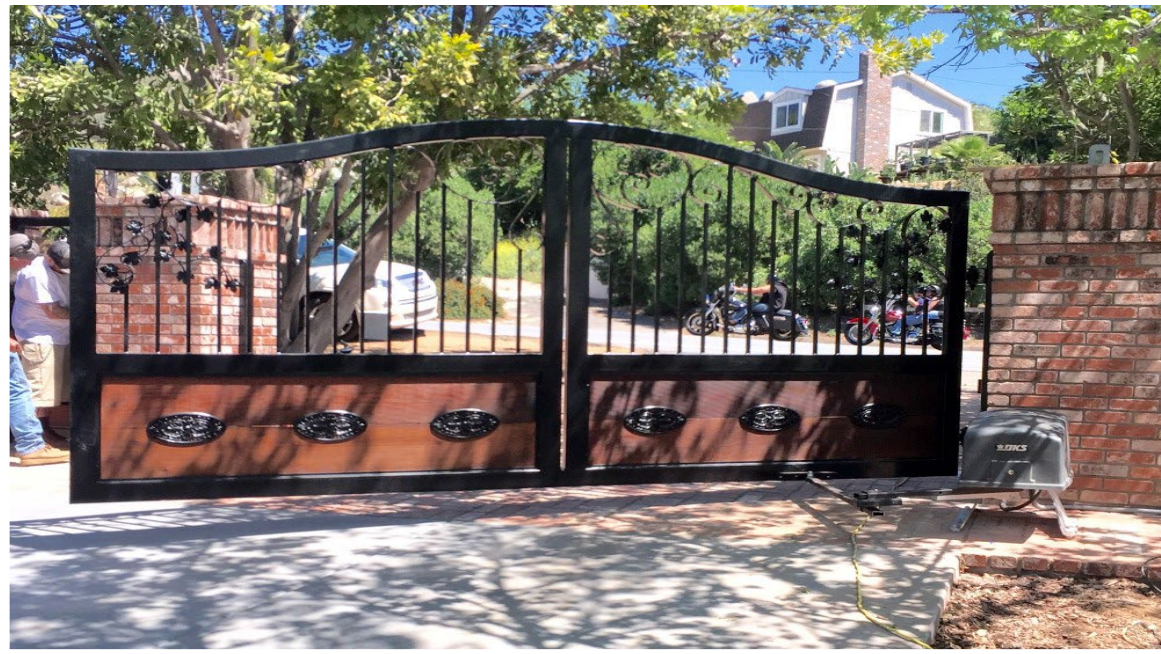

King's Gate of SoCal

Gate Pricing thru 12/2022

The Poway

This is another big and bold wood and iron gate. It features a 4" iron frame and a 1/3 length wooden bottom with pickets, hand forged scroll work in the corners and across the top and grapevines in the upper corners.

A very durable and classic looking gate!

Available also as a slide or single swing!

Pricing listed is for gates only. Automation and installation varies according to equipment and labor involved. Other colors available at additional price.

Price as a double swing up to 16' X 5' outside height ---	$6,821.89
Price as a double swing up to 20' X 5' outside height ---	$7,475.66
Price as a slide gate up to 16' X 5' outside height -----	$6,821.89
Price as a slide gate up to 20' X 5' outside height -----	$7,475.66
Price as a single swing up to 14' X 5' outside height ----	$6,821.89
Side Panels up to 3' wide X 5' height – Each -----	$1,449.65
Oversize lengths available – Call for pricing	

www.kingsgateofsocal.com

CSLB# 1045336 Murrieta, CA

PH: (951) 928-3123 Email: info@kingsgateofsocal.com