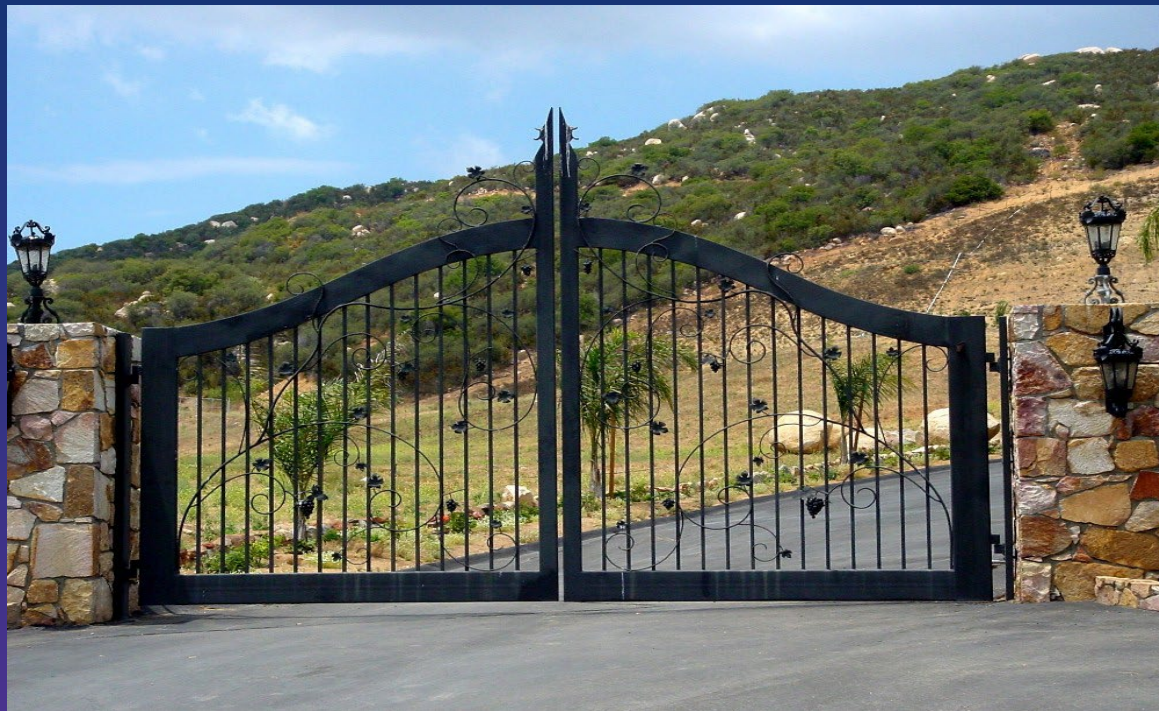

King's Gate of SoCal

Gate Pricing thru 12/2022

The Medieval

This gate is shown as a double swing but is also available as a single swing or a slide gate. Frame is 2" X 6" steel with a speared middle. (Speared middle not available on slide gates). Grape vines with leaves and clusters are interspersed throughout the center of gate. $\frac{3}{4}$ " pickets. All steel is powder coated black or bronze (custom colors available at additional cost). Side panels available if necessary.

Pricing listed is for gates only. Automation and installation varies according to equipment and labor involved. Other colors available at additional price.

Price as a double swing up to 16' X 5' outside height ---	$8,347.77
Price as a double swing up to 20' X 5' outside height ---	$8,818.07
Price as a slide gate up to 16' X 5' outside height -----	$8,347.77
Price as a slide gate up to 20' X 5' outside height -----	$8,818.07
Price as a single swing up to 16' X 5' outside height ----	$8,347.77
Side Panels up to 3' wide X 5' height – Each -----	$1,612.45
Oversize lengths available – Call for pricing	

www.kingsgateofsocal.com

CSLB# 1045336 Murrieta, CA

PH: (951) 928-3123 Email: info@kingsgateofsocal.com